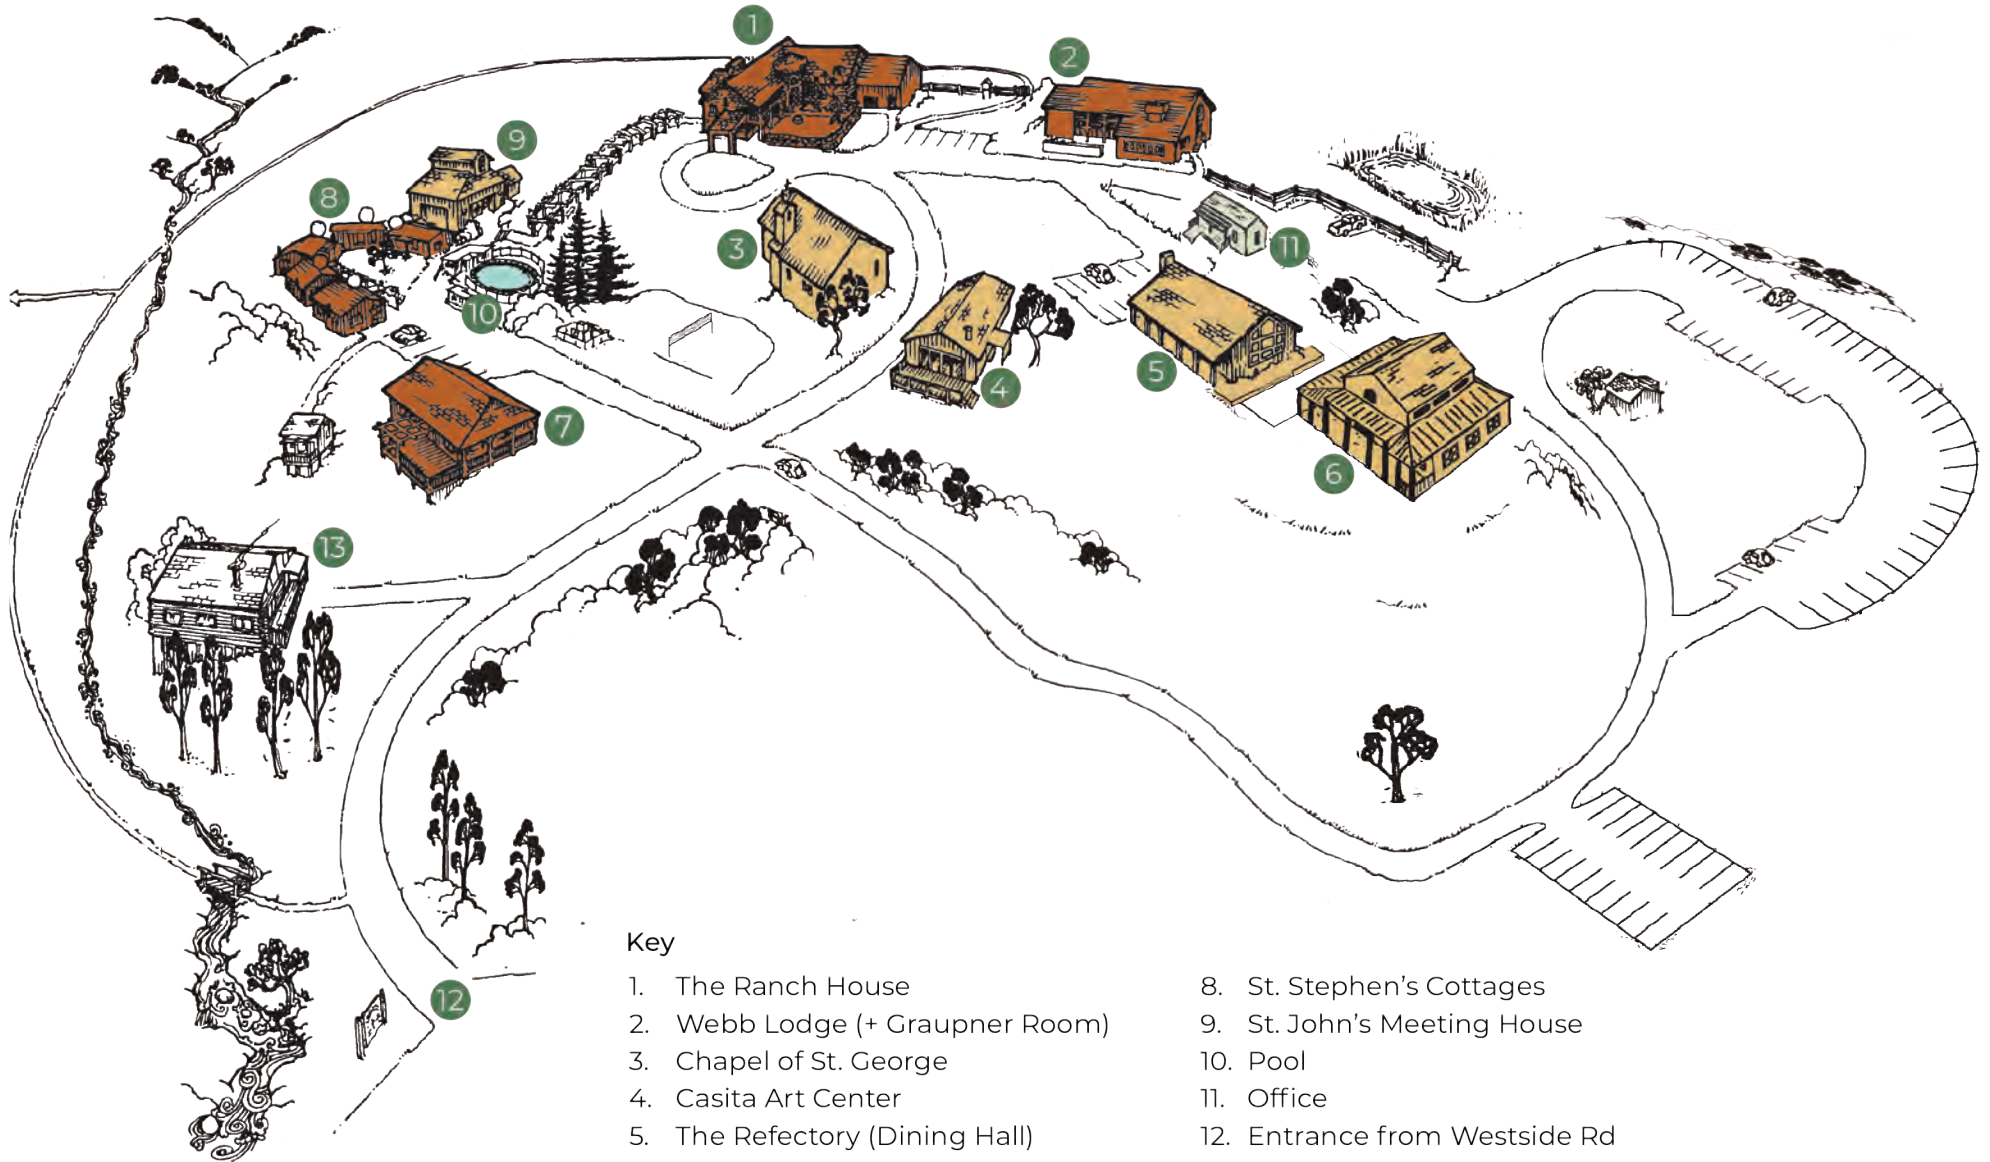

# The Bishop's Ranch Site Map

5297 Westside Rd, Healdsburg, CA 95448

## Key

- |                                 |  |
|---------------------------------|--|
| 1. The Ranch House              | 8. St. Stephen's Cottages                                      |
| 2. Webb Lodge (+ Graupner Room) | 9. St. John's Meeting House                                    |
| 3. Chapel of St. George         | 10. Pool   |
| 4. Casita Art Center            | 11. Office   |
| 5. The Refectory (Dining Hall)  | 12. Entrance from Westside Rd                                  |
| 6. Swing Pavilion               | 13. Private residence - <i>please do not disturb residents</i> |
| 7. Harrison House               |  |